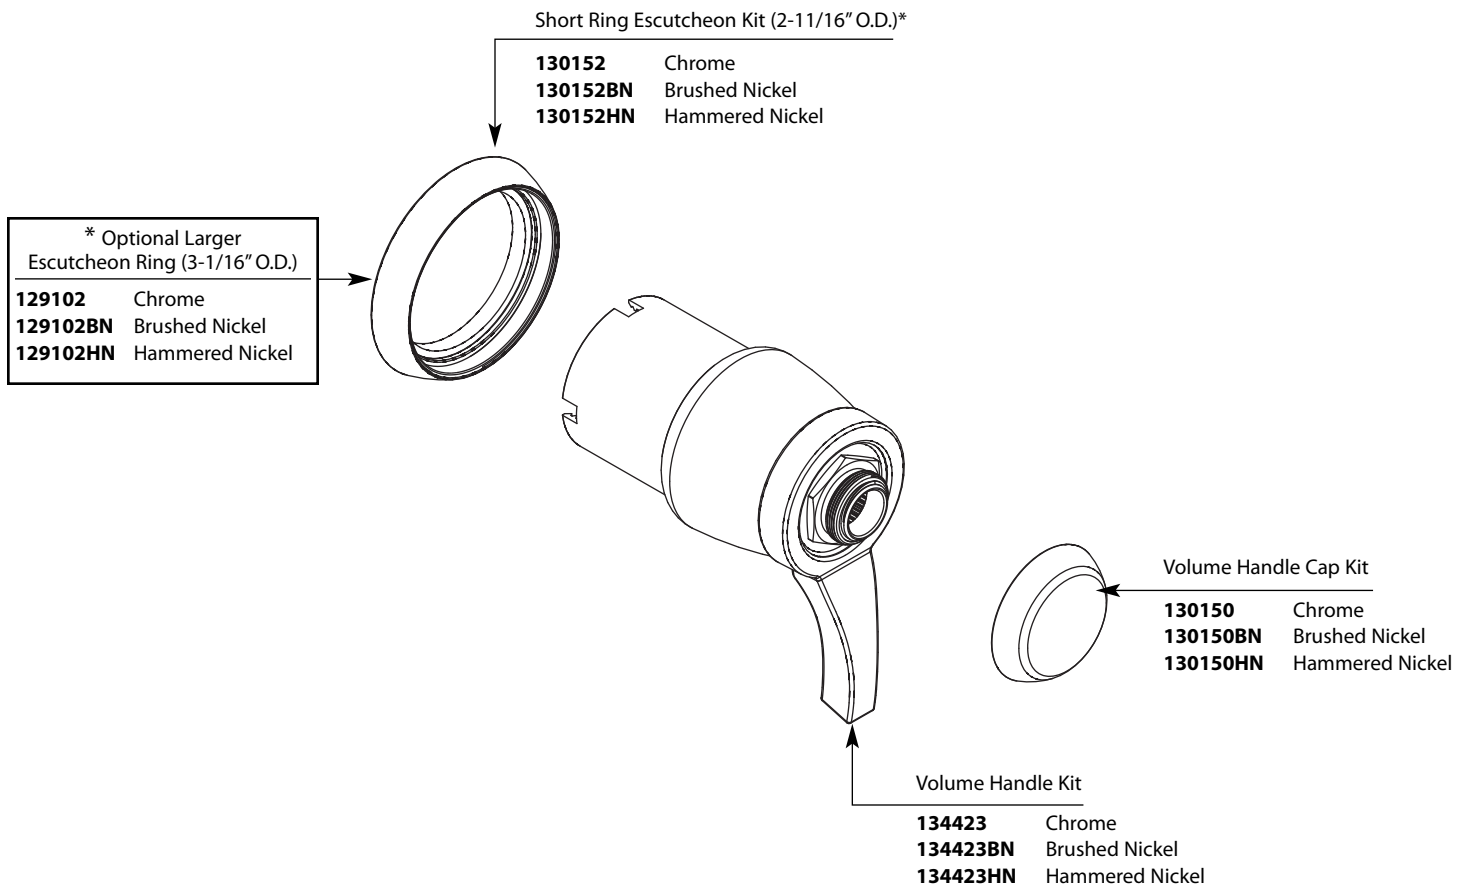

## Divine™

Single Function Flow Valve Trim

Models: TS554 Chrome  
 TS554BN Brushed Nickel  
 TS554HN Hammered Nickel

Order by Part Number for use with S956 Volume Control valves

M-pact™ System